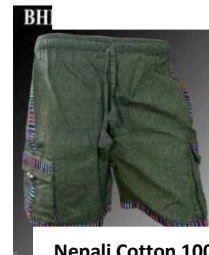

Nepali Hemp 40% Cotton 60%
Soft Half Pant 18013Rs-3.80 $

Nepali Cotton 100% Half Pant
18017Rs-3.80 $